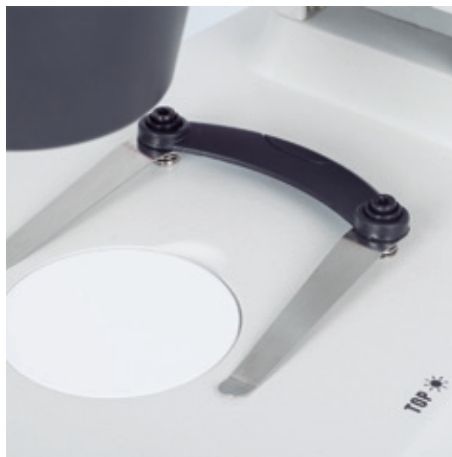

RED30 Series

RED30S

RED LINE - RED30 Series

RED30S

Optical System	Greenough
Observation Tube	Binocular head
Interpupillary distance	52-69mm
Diopter adjustment	On the left tube, +/- 5 diopter
Inclination	45° inclined
Eyepieces	WF10X/20mm
Objectives system	Turret changer with LED incident illumination
Objectives magnification	2X - 4X
Working distance	50mm
Stand	Fixed arm type stand
Base	225x179mm
Column/Arm	200mm high
Head holder	Fixed
Focus mechanism	Coarse focusing system with tension adjustment
Focusing stroke	47mm
Incident illumination	LED 3.5V/100mW; with intensity control
Transmitted illumination	LED 3.5V/100mW; with intensity control
Transformer	External
Power supply	Charger 100-240V or rechargeable batteries
Accessories included	Black, white and frosted stage plates, dust cover, charger and batteries
Length x Width x Height	225x179x250mm
Weight	3.5Kg