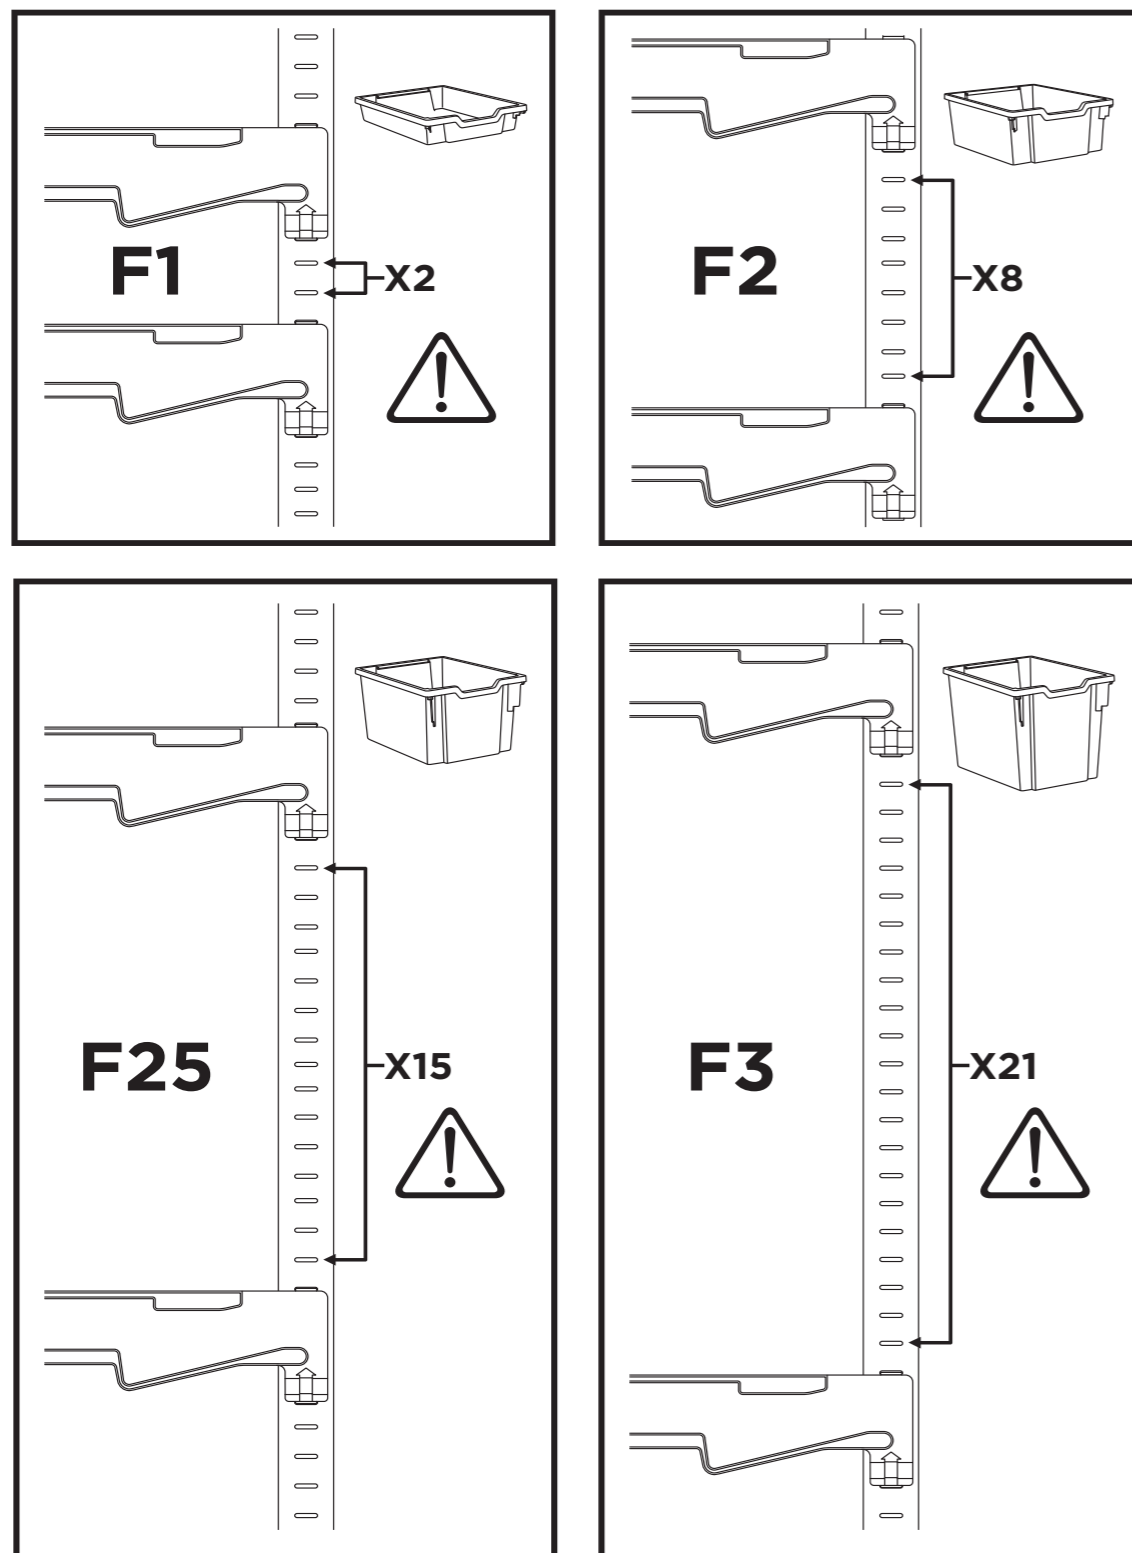

Runners and Tray spacing guide.

callero
Storage with style.

Treble Callero STEAM Activity Trolley

Dimensions: 1050(H) x 1020(W) x 430mm(D).

BOX A

Gratnells

www.gratnells.com