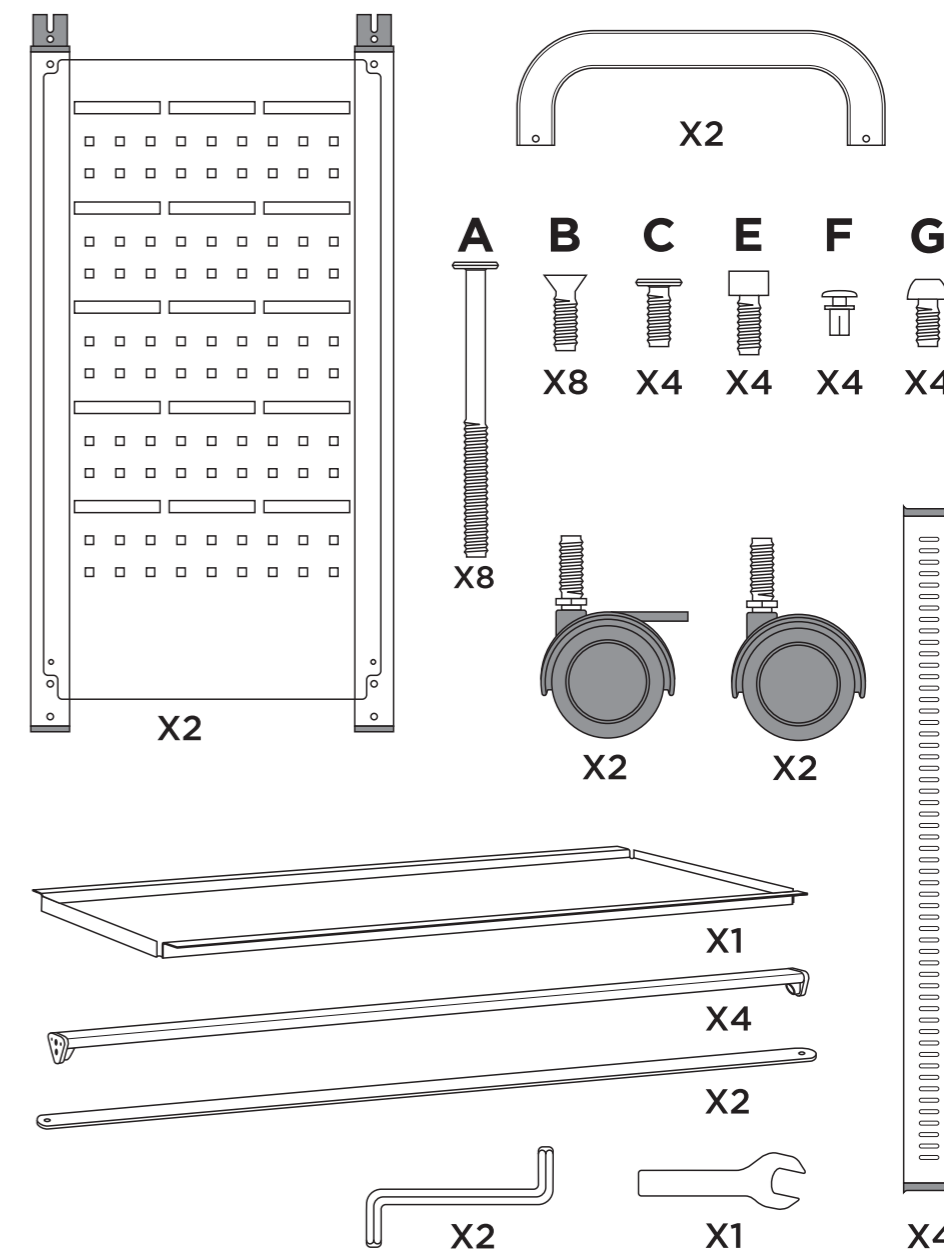

Runners and Tray spacing guide.

callero
Storage with style.

Treble Callero STEAM Activity Trolley

Dimensions: 1050(H) x 1020(W) x 430mm(D).

BOX A

Gratnells

www.gratnells.com