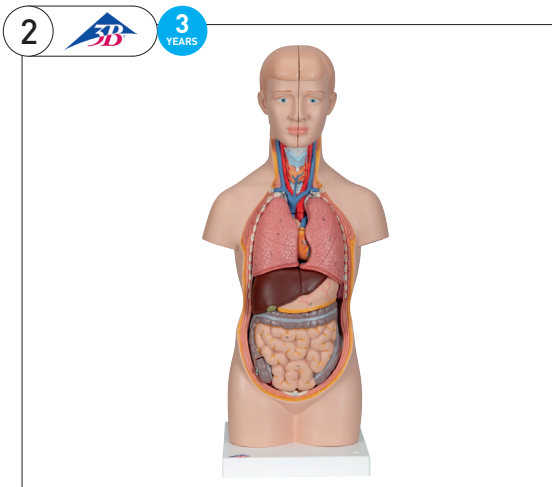

Get immediate access to 3B Smart Anatomy courses and receive a free warranty extension from 3 to 5 years with every anatomy model by 3B Scientific. Just scan the QR code on the product label!