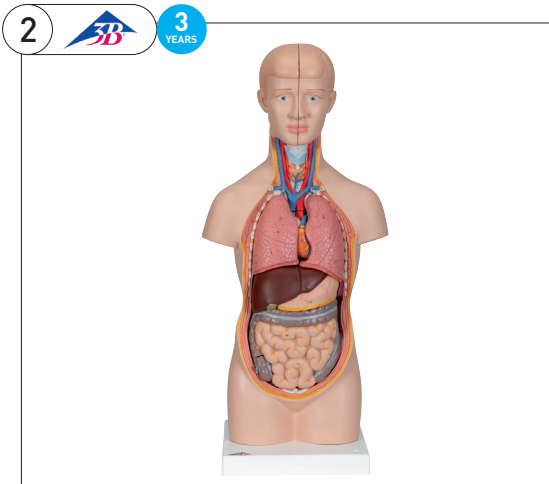

Get immediate access to 3B Smart Anatomy courses and receive a free warranty extension from 3 to 5 years with every anatomy model by 3B Scientific. Just scan the QR code on the product label!