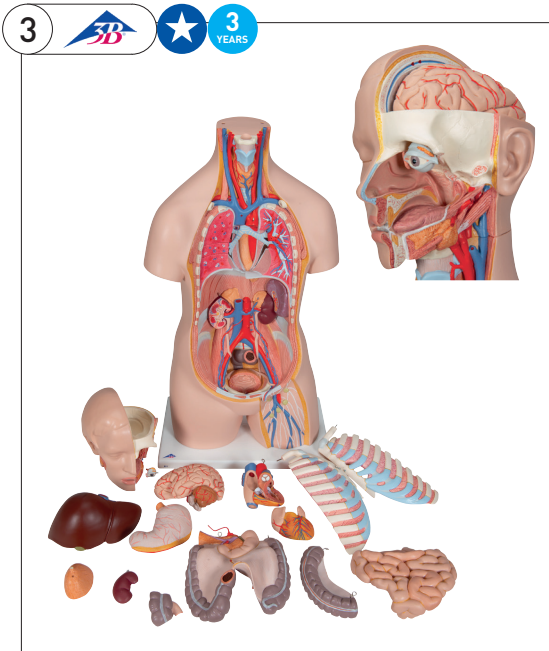

Get immediate access to 3B Smart Anatomy courses and receive a free warranty extension from 3 to 5 years with every anatomy model by 3B Scientific. Just scan the QR code on the product label!