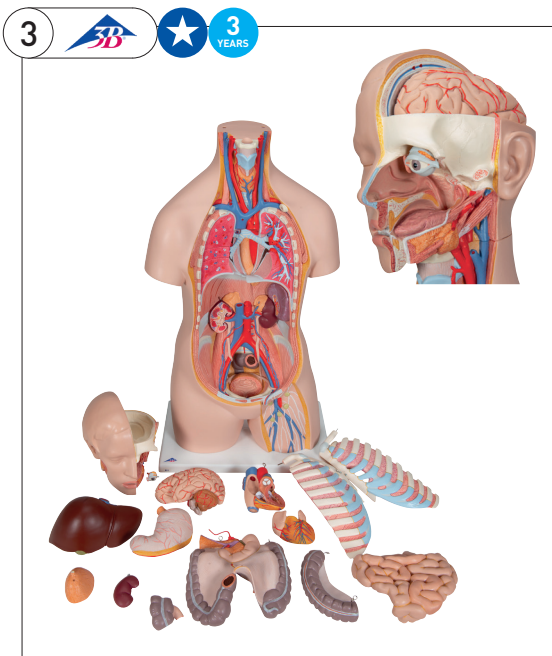

Get immediate access to 3B Smart Anatomy courses and receive a free warranty extension from 3 to 5 years with every anatomy model by 3B Scientific. Just scan the QR code on the product label!