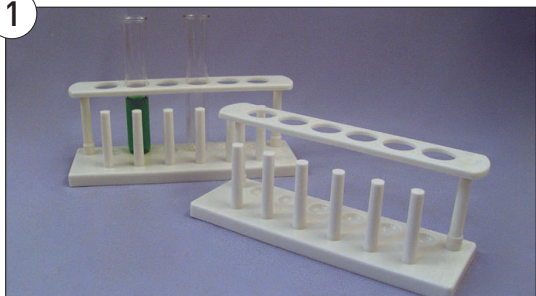

1

1. Test Tube Stand, Plastic

Polypropylene white, autoclavable, 6 x 25mm \emptyset hole rack with ends supported by two columns. It has 6 vertical pins for drying tubes. Length: 235mm, height: 90mm.

Code	Pack	Price
CH0694BN	10	£16.39

2

2. Heathrow Scientific Pop Up Racks

Simple, easy action, expand and collapse. Designed to help organise centrifuge and test tubes.

- Imprinted grid aides quick retrieval
- Stack racks in open or closed position
- Saves space when racks are not in use
- Robust polypropylene construction
- Not recommended for cleaning in autoclave
- Measures 255 x 137 x 72mm when expanded; 21mm H when collapsed

3. Heathrow Scientific Adapt-a-Rack®

Flexible multi tube rack. Each slot adapts to accommodate 12mm - 30mm (5mL - 50mL) tube sizes and holds them in a firm upright position.

- Made from POM (polyoxymethylene)
- Racks can be linked
- 4 tubes can be held in each rack
- Autoclavable
- Ideal for test tubes and boiling tubes

4

4. Heathrow Scientific Peg Racks

Autoclavable, fibreglass reinforced polypropylene racks are ideal for bench work or storage of test tubes. Spacious peg design allows easy viewing of tube contents. User can also turn tubes upside-down and use as a drying rack! Fibreglass reinforcement keeps pegs stiff and straight through repeated autoclaving. Includes embossed indexing, ribbed grips, and drainage holes.