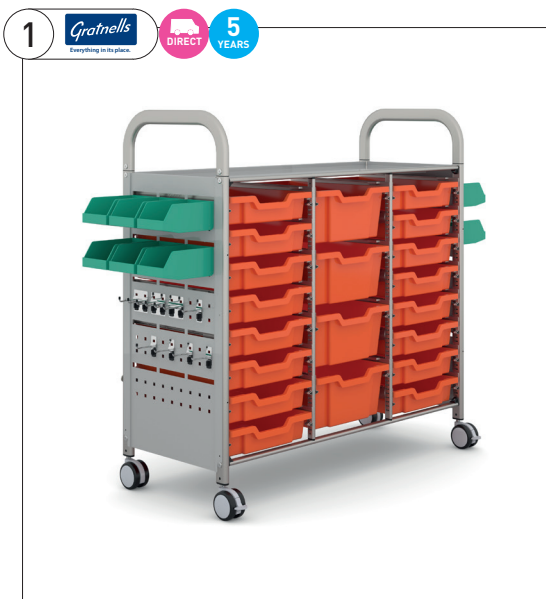

1. Gratnells STEM Treble Trolley Sets

Treble column unit supplied with 2 x louvered side panels. Comes complete with 4 deep trays, 16 shallow trays, 12 mini bins in green and 5 x single hooks and 5 x double hooks. Fitted with StopSafe™ runners, includes 75mm braked castors.

- Dimensions w x d x h, mm: 1020 x 430 x 1025
- Self-assembly required
- Available in silver only

Code	Trays	Pack	Price
SED2004A	Tropical orange	Each	£490.00
SED2004B	Sunshine yellow	Each	£490.00
SED2004C	Plum purple	Each	£490.00