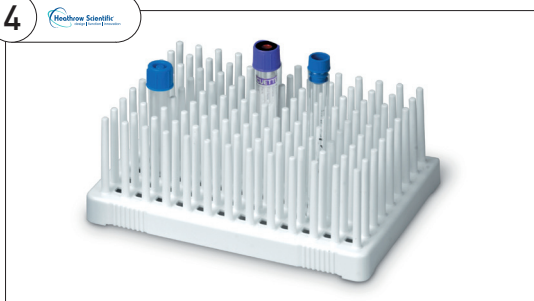

## 2. Test Tube Stand, Plastic

Polypropylene, white, autoclavable, 6 x 25mm Ø hole rack, with ends supported by two columns. It has 6 vertical pins for drying tubes. Length: 235mm, height: 90mm.

| Code     | Pack | Price  |
|----------|------|--------|
| CH0694BN | 10   | £12.22 |

## 3. Heathrow Scientific Adapt-a-Rack®

Flexible multi tube rack. Each slot adapts to accommodate 12mm - 30mm (5mL - 50mL) tube sizes, and holds them in a firm upright position.

- Made from POM (polyoxymethylene)
- Racks can be linked
- 4 tubes can be held in each rack
- Autoclavable
- Ideal for test tubes and boiling tubes

## 4. Heathrow Scientific Peg Racks

Autoclavable, fibreglass reinforced polypropylene racks are ideal for bench work or storage of test tubes. Spacious peg design allows easy viewing of tube contents. User can also turn tubes upside-down and use as a drying rack! Fibreglass reinforcement keeps pegs stiff and straight through repeated autoclaving. Includes embossed indexing, ribbed grips, and drainage holes.