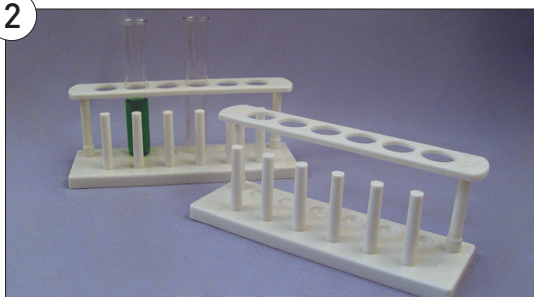

## 1. Test Tube Stand 12-Hole, Polythene

Polythene test tube stand, autoclavable. 6 holes of 30mm and 6 holes of 15mm.

| Code   | Pack | Price |
|--------|------|-------|
| CH0696 | Each | £2.75 |

2

## 2. Test Tube Stand, Plastic

Polypropylene, white, autoclavable, 6 x 25mm Ø hole rack, with ends supported by two columns. It has 6 vertical pins for drying tubes. Length: 235mm, height: 90mm.

| Code     | Pack | Price  |
|----------|------|--------|
| CH0694BN | 10   | £12.22 |

## 3. Heathrow Scientific Adapt-a-Rack®

Flexible multi tube rack. Each slot adapts to accommodate 12mm - 30mm (5mL - 50mL) tube sizes, and holds them in a firm upright position.

- Made from POM (polyoxymethylene)
- Racks can be linked
- 4 tubes can be held in each rack
- Autoclavable
- Ideal for test tubes and boiling tubes

## 4. Heathrow Scientific Peg Racks

Autoclavable, fibreglass reinforced polypropylene racks are ideal for bench work or storage of test tubes. Spacious peg design allows easy viewing of tube contents. User can also turn tubes upside-down and use as a drying rack! Fibreglass reinforcement keeps pegs stiff and straight through repeated autoclaving. Includes embossed indexing, ribbed grips, and drainage holes.