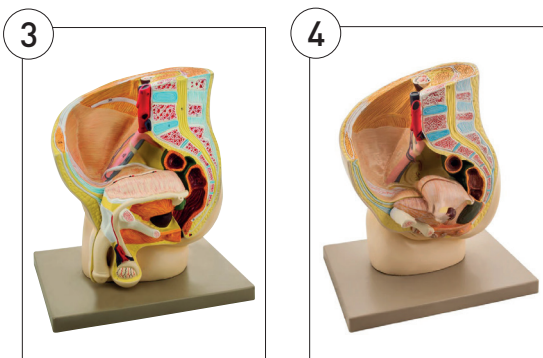

Skin: the model is shown 80 times magnified, so even the smallest structures can be seen in detail. It can be taken apart easily due to magnetic connections, and represents the three most important sections of skin: the human scalp, the palm of a hand, and the back of a hand.

The male pelvis anatomy model shows one half of male genital organs, with bladder at the normal position in the male pelvis. The rectum is removable for a more detailed study of the male pelvic anatomy. This anatomy model is delivered on a baseboard offering the possibility to be mounted to the wall.

Code	Pack	Price
SE8000837	Each	£339.53

3. Male Pelvis Section Model

Median section of the male pelvis, represents the internal structures of the male urological and reproductive system along with the lower back and tailbone. Penis, testis and bladder are bisected to show internal anatomy. Key with 39 call outs.

- Life size
- 2 parts
- 12" H x 6" W x 10" L

Code	Pack	Price
2660N	Each	£68.65

4. Female Pelvis Section Model

Median section of a female, one half of genital organs with bladder and rectum is removable, one half is shown at the normal position in the pelvis. On base.