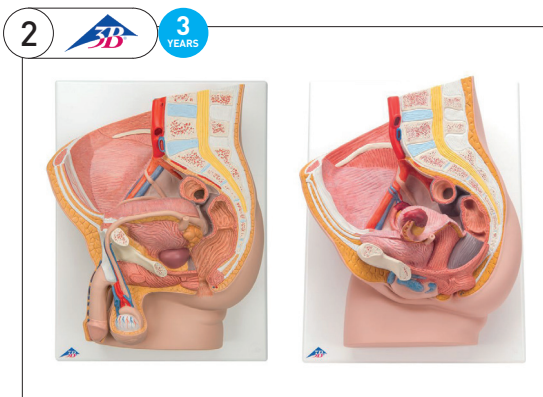

2. 3B Pelvis Anatomy Set

This female anatomy model shows one half of the female genital organs, with bladder and removable rectum. The female pelvis is delivered on a baseboard offering the possibility to be mounted to the wall for easy display.

The male pelvis anatomy model shows one half of male genital organs, with bladder at the normal position in the male pelvis. The rectum is removable for a more detailed study of the male pelvic anatomy. This anatomy model is delivered on a baseboard offering the possibility to be mounted to the wall.

Code	Pack	Price
SE8000837	Each	£339.53