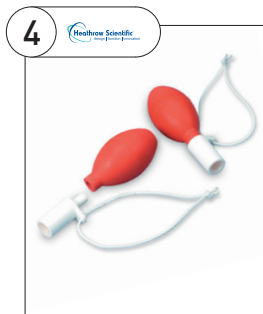

2. Simax® Pipettes, Bulb Form, Class A

Pipettes, bulb form, one mark, class A, AR glass.

Code	Capacity, mL	Pack	Price
1598A10	10	Each	£2.30
★ 1598A25	25	Each	£3.09

3. MBL® Pipettes, One Mark, Class B

- Complies with ISO 648 and DIN 12690
- Calibrated for delivery
- Manufactured from soda-lime glass with tooled jets to reduce breakage
- Markings in permanent amber stain, which are diffused into the surface of the glass for increased chemical resistance

Code	Capacity, mL	Tolerance, ± mL	Delivery Time, secs	Pack	Price
PIP1108	5	0.03	7 - 30	Each	£2.45
PIP1110	10	0.04	8 - 40	Each	£3.56
PIP1114	20	0.06	9 - 50	Each	£3.85
PIP1116	25	0.06	10 - 50	Each	£4.27
PIP1118	50	0.10	13 - 60	Each	£4.55
PIP11200	100	0.15	25 - 60	2	£20.29

4. Heathrow Scientific Safety Bulb Pipette Filler

Safety bulb pipettor fits all sizes, and provides suction to fill quickly and safely. Can be opened and cleaned. Complete with elastic cord for dedication to a specific bottle. Colour, red.

Code	Pack	Price
PIP6004	Each	£5.32

5. Rubber Pipette Fillers

Standard model up to 10mL. Simple pipetting aids for one-mark and graduated pipettes. Control the functions by squeezing the appropriate valves between thumb and forefinger. Three valves: A. release air, S. filling, E. delivery.

Code	Pack	Price
PIP6000	Each	£4.19

Don't Forget Your Tape!

Clear tape, dims
19mm x 33m.
See page 557