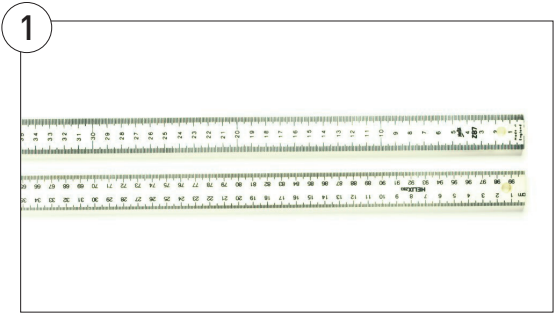

1. Ruler, Metre, Plastic

Code	Description	Pack	Price
RUL1000	Edge 1: cm & edge 2: cm/mm	Each	£6.31
RUL1002	Edge 1: cm/mm & edge 2: inch/tenths	10	£63.73

2. Ruler, Metre, Wooden

1m wooden ruler, horizontal read reads left to right, upper edge in centimeters, lower edge reads in millimeters.

Code	Pack	Price
GW200	Each	£5.17

3. Ruler, Hardwood

Well finished hardwood ruler graduated on both edges in centimetres and millimetres.

One edge figured 0 - 100cm left to right, the other edge in reverse.

Code	Description	Pack	Price
RU08	0.5m	Each	£2.22
RU06	1m	Each	£2.45
RU06/10	1m	10	£19.31

4. Protractor

These 10cm 180° semi circular protractors are made from clear plastic allowing easy measurement.

Code	Pack	Price
GW100	10	£1.61