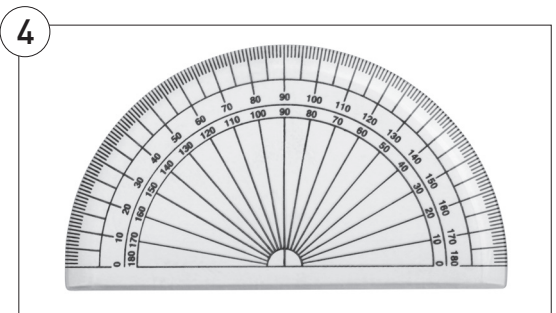

1. Ruler, Metre, Plastic

Code	Description	Pack	Price
RUL1000	Edge 1: cm & edge 2: cm/mm	Each	£6.31
RUL1002	Edge 1: cm/mm & edge 2: inch/tenths	10	£63.73

2. Ruler, Metre, Wooden

1m wooden ruler, horizontal read reads left to right, upper edge in centimeters, lower edge reads in millimeters.

Code	Pack	Price
GW200	Each	£5.17

3. Ruler, Hardwood

Well finished hardwood ruler graduated on both edges in centimetres and millimetres.

One edge figured 0 - 100cm left to right, the other edge in reverse.

Code	Description	Pack	Price
RU08	0.5m	Each	£2.22
RU06	1m	Each	£2.45
RU06/10	1m	10	£19.31

4. Protractor

These 10cm 180° semi circular protractors are made from clear plastic allowing easy measurement.

Code	Pack	Price
GW100	10	£1.61