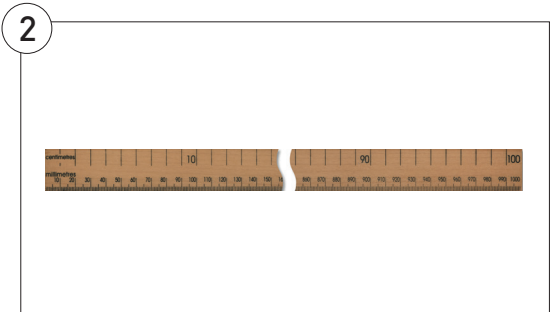

1. Ruler, Metre, Plastic

Code	Description	Pack	Price
RUL1000	Edge 1: cm & edge 2: cm/mm	Each	£6.31
RUL1002	Edge 1: cm/mm & edge 2: inch/tenths	10	£63.73

2. Ruler, Metre, Wooden

1m wooden ruler, horizontal read reads left to right, upper edge in centimeters, lower edge reads in millimeters.

Code	Pack	Price
GW200	Each	£5.17

3. Ruler, Hardwood

Well finished hardwood ruler graduated on both edges in centimetres and millimetres.

One edge figured 0 - 100cm left to right, the other edge in reverse.

Code	Description	Pack	Price
RU08	0.5m	Each	£2.22
RU06	1m	Each	£2.45
RU06/10	1m	10	£19.31

4. Protractor

These 10cm 180° semi circular protractors are made from clear plastic allowing easy measurement.

Code	Pack	Price
GW100	10	£1.61