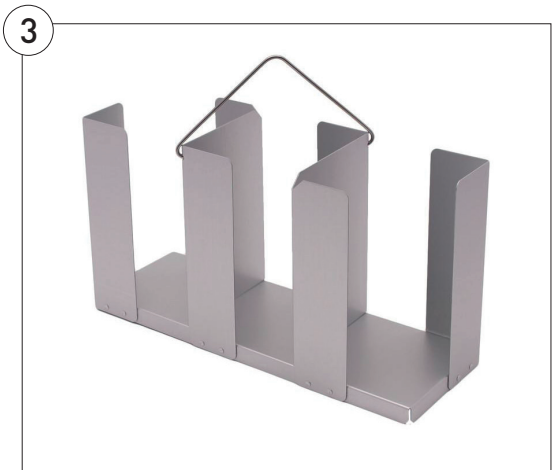

### 1. SLS Select Petri Dishes

High quality, disposable Petri dishes, aseptically manufactured in clear polystyrene to the highest standards. Compatible with most automatic systems.

Code	Dims, Ø x h, mm	Vent	Pack	Price
SLS2000	90 x 15	1	500	£40.74
★ SLS2002	90 x 15	3	500	£38.36
PET3004	90 x 15	None	825	£104.72

### 2. Simax® Glass Petri Dishes

- Petri dish and lid
- Soda glass
- Can be autoclaved up to 160°C

Code	Dims, Ø x h, mm	Pack	Price
PET1002	60 x 12	18	£21.43
PET1004	80 x 15	18	£24.50
PET1006	90 x 15	18	£28.40
PET1008	100 x 15	18	£25.34

### 3. Petri Dish Holder

- Comprising of three compartments, each holding up to 10 Petri dishes, maximum 100mm Ø
- Fold down stainless steel handle for transport
- Inverted base

Code	Pack	Price
PET4000	Each	£18.54