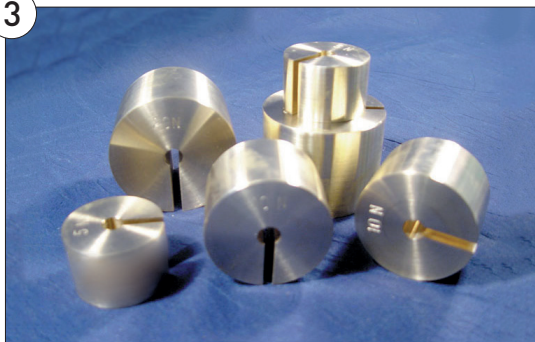

2

2. Iron Mass - Hexagonal

- 2000g
- Solid iron weight, painted black
- Lifting ring for easy mobility and hanging
- 4.5 x 3.9 x 1.6 inches

Code	Pack	Price
BAL6082	Each	£12.33

3

3. Masses, Newton

Newton slotted brass mass sets with hangers.

Code	Description	Pack	Price
PH0258A-NTNN	1N set	Each	£5.93
PH0258D-NTNN	10N set	Each	£32.69

4. Balance Weights, 1mg to 500g

Polished brass, in hardwood case with hinged lid. Divided compartment with dust cover holds nickel silver and aluminium fractions. With chrome plated brass forceps.

Code	Pack	Price
BAL9032	Each	£24.63

4

5. Steel and Brass Weighing Set

A combined set of accurate steel and brass weights that are housed in a sturdy blue mounted tray. For weighing objects from 10g to 1990g. 3 steel masses and 6 brass masses. Contents: 1 of each 1kg, 500g, 200g, 50g, 20g, and 2 of each 100g and 10g, on moulded tray.