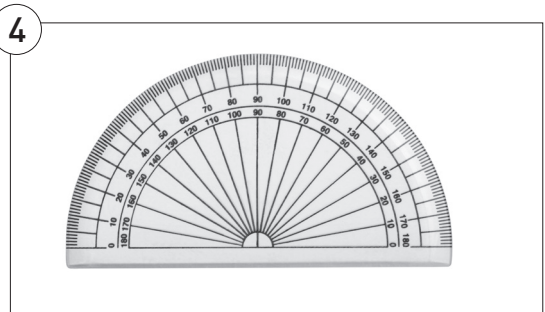

1. Plastic Ruler Metre

Code	Description	Pack	Price
RUL1000	Edge 1: cm & edge 2: cm/mm	Each	£6.50
RUL1002	Edge 1: cm/mm & edge 2: inch/tenths	10	£6.56

2. Wooden Ruler Metre

1m wooden ruler, horizontal reads left to right, upper edge in centimeters, lower edge reads in millimeters.

Code	Pack	Price
GW200	Each	£3.50

3. Hardwood Ruler

Well finished hardwood ruler graduated on both edges in centimetres and millimetres. One edge figured 0 - 100cm left to right, the other edge in reverse.

Code	Description	Pack	Price
RU08	0.5m	Each	£2.22
RU06	1m	Each	£2.45
RU06/10	1m	10	£20.07

4. Protractor

These 10cm 180° semi circular protractors are made from clear plastic, allowing easy measurement.

Code	Pack	Price
GW100	10	£1.66