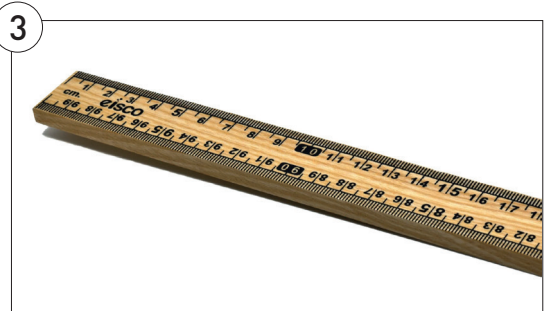

1. Plastic Ruler Metre

Code	Description	Pack	Price
RUL1000	Edge 1: cm & edge 2: cm/mm	Each	£6.50
RUL1002	Edge 1: cm/mm & edge 2: inch/tenths	10	£6.56

2. Wooden Ruler Metre

1m wooden ruler, horizontal reads left to right, upper edge in centimeters, lower edge reads in millimeters.

Code	Pack	Price
GW200	Each	£3.50

3. Hardwood Ruler

Well finished hardwood ruler graduated on both edges in centimetres and millimetres. One edge figured 0 - 100cm left to right, the other edge in reverse.

Code	Description	Pack	Price
RU08	0.5m	Each	£2.22
RU06	1m	Each	£2.45
RU06/10	1m	10	£20.07

4. Protractor

These 10cm 180° semi circular protractors are made from clear plastic, allowing easy measurement.

Code	Pack	Price
GW100	10	£1.66