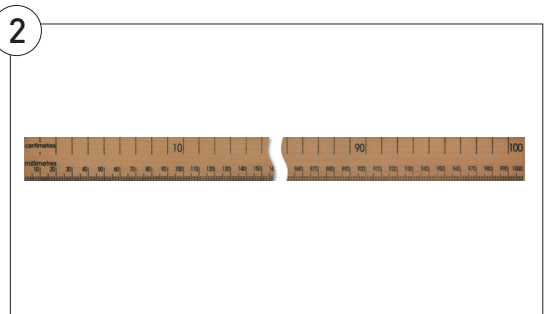

1. Plastic Ruler Metre

Code	Description	Pack	Price
RUL1000	Edge 1: cm & edge 2: cm/mm	Each	£6.50
RUL1002	Edge 1: cm/mm & edge 2: inch/tenths	10	£6.56

2. Wooden Ruler Metre

1m wooden ruler, horizontal reads left to right, upper edge in centimeters, lower edge reads in millimeters.

Code	Pack	Price
GW200	Each	£3.50

3. Hardwood Ruler

Well finished hardwood ruler graduated on both edges in centimetres and millimetres. One edge figured 0 - 100cm left to right, the other edge in reverse.

Code	Description	Pack	Price
RU08	0.5m	Each	£2.22
RU06	1m	Each	£2.45
RU06/10	1m	10	£20.07

4. Protractor

These 10cm 180° semi circular protractors are made from clear plastic, allowing easy measurement.

Code	Pack	Price
GW100	10	£1.66