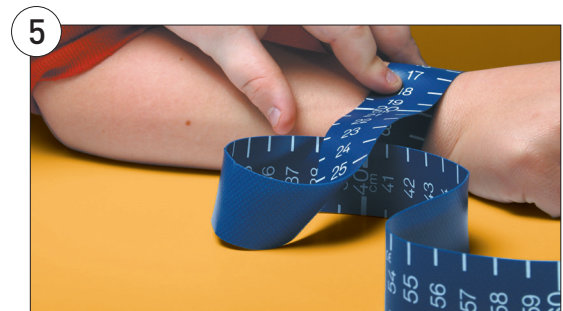

1. Trundle Wheel

Designed for durability, with a rubber tyre to maintain accuracy. The pointer on the wheel helps children to measure intermediate distances. An adjustable clicker can be set from OFF to every 100mm and to every metre. Overall assembled length: 830mm.

The trundle wheel counter accurately counts to 999.9 metres, or it can be set to register every 100mm to a maximum of 999.9 metres. Designed to fit in place of the standard clicker. For use with SEB1012.

Code	Description	Pack	Price
SEB1012	Trundle wheel	Each	£15.04
SEB1015	Trundle wheel counter	Each	£12.79

2. MK1 Clinometer

Traditional lightweight angle-measuring instrument to calculate heights. Wheel size 130mm Ø.

Code	Pack	Price
SEB1000	Each	£17.52

3. Hand-Held Counter

- Stainless steel tally counter for maintaining a count of objects in a group of events in sequence. Quality 4 digit metal body mechanical counter, with push button actuator and reset button. Ergonomically designed, this counter features a finger ring and sturdy chrome plated steel construction.
- White, 4mm high figures on black background for easy reading
- Counts from 0 - 9999
- Reset by turning knob located on right-hand side in clockwise direction
- Fits snugly in palm of hand
- Dimensions (H x W x D): 48 x 54 x 37mm

Code	Pack	Price
THE5202	Each	£4.97

4. Height Measure

Complete with carrying handle. Measurement scales are clearly graduated in both metric and imperial values. A project guide is included. Developed with a leading UK paediatrician and approved and endorsed by The Child Growth Foundation. Children of any age or size can monitor and record their own heights and then have fun drawing graphs. Measures to 2 metres (6ft 6in). Base: 620 x 360mm, w x d.

Code	Pack	Price
SEB1051	Each	£81.98

5. Tape Measures