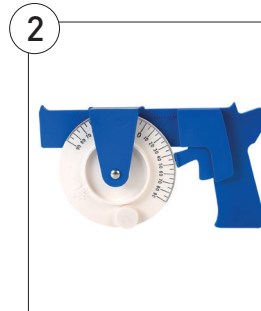

1. Trundle Wheel

Designed for durability, with a rubber tyre to maintain accuracy. The pointer on the wheel helps children to measure intermediate distances. An adjustable clicker can be set from OFF to every 100mm and to every metre. Overall assembled length: 830mm.

The trundle wheel counter accurately counts to 999.9 metres, or it can be set to register every 100mm to a maximum of 999.9 metres. Designed to fit in place of the standard clicker. For use with SEB1012.

Code	Description	Pack	Price
SEB1012	Trundle wheel	Each	£15.04
SEB1015	Trundle wheel counter	Each	£12.79

2. MK1 Clinometer

Traditional lightweight angle-measuring instrument to calculate heights. Wheel size 130mm Ø.

Code	Pack	Price
SEB1000	Each	£17.52

3. Hand-Held Counter

- Stainless steel tally counter for maintaining a count of objects in a group of events in sequence. Quality 4 digit metal body mechanical counter, with push button actuator and reset button. Ergonomically designed, this counter features a finger ring and sturdy chrome plated steel construction.
- White, 4mm high figures on black background for easy reading
- Counts from 0 - 9999
- Reset by turning knob located on right-hand side in clockwise direction
- Fits snugly in palm of hand
- Dimensions (H x W x D): 48 x 54 x 37mm

Code	Pack	Price
THE5202	Each	£4.97

4. Height Measure

Complete with carrying handle. Measurement scales are clearly graduated in both metric and imperial values. A project guide is included. Developed with a leading UK paediatrician and approved and endorsed by The Child Growth Foundation. Children of any age or size can monitor and record their own heights and then have fun drawing graphs. Measures to 2 metres (6ft 6in). Base: 620 x 360mm, w x d.

Code	Pack	Price
SEB1051	Each	£81.98

5. Tape Measures