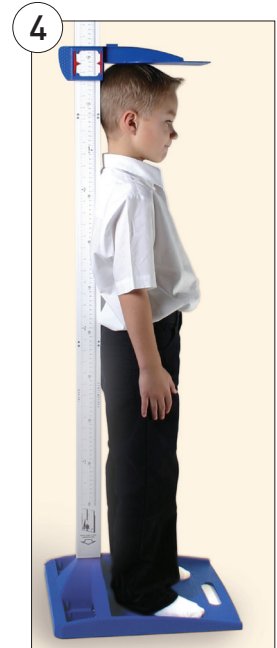

1. Trundle Wheel

Designed for durability, with a rubber tyre to maintain accuracy. The pointer on the wheel helps children to measure intermediate distances. An adjustable clicker can be set from OFF to every 100mm and to every metre. Overall assembled length: 830mm.

The trundle wheel counter accurately counts to 999.9 metres, or it can be set to register every 100mm to a maximum of 999.9 metres. Designed to fit in place of the standard clicker. For use with SEB1012.

Code	Description	Pack	Price
SEB1012	Trundle wheel	Each	£15.04
SEB1015	Trundle wheel counter	Each	£12.79

2. MK1 Clinometer

Traditional lightweight angle-measuring instrument to calculate heights. Wheel size 130mm Ø.

Code	Pack	Price
SEB1000	Each	£17.52

3. Hand-Held Counter

- Stainless steel tally counter for maintaining a count of objects in a group of events in sequence. Quality 4 digit metal body mechanical counter, with push button actuator and reset button. Ergonomically designed, this counter features a finger ring and sturdy chrome plated steel construction.
- White, 4mm high figures on black background for easy reading
- Counts from 0 - 9999
- Reset by turning knob located on right-hand side in clockwise direction
- Fits snugly in palm of hand
- Dimensions (H x W x D): 48 x 54 x 37mm

Code	Pack	Price
THE5202	Each	£4.97

4. Height Measure

Complete with carrying handle. Measurement scales are clearly graduated in both metric and imperial values. A project guide is included. Developed with a leading UK paediatrician and approved and endorsed by The Child Growth Foundation. Children of any age or size can monitor and record their own heights and then have fun drawing graphs. Measures to 2 metres (6ft 6in). Base: 620 x 360mm, w x d.

Code	Pack	Price
SEB1051	Each	£81.98

5. Tape Measures