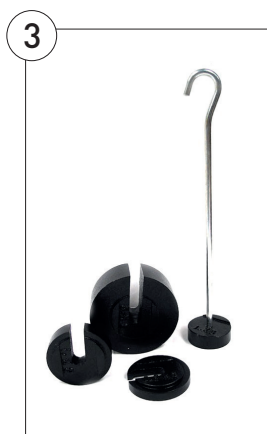

## 1. Slotted Mass and Hanger Set 100g

Fine finish brass slotted mass and hanger set. Set comprises one 20g hanger with hook, 3 x 20g masses, 1 x 10g mass and 2 x 5g masses - totalling 100g.

Code	Pack	Price
BAL6084	Each	£4.84

## 2. Precision Mass Sets

Nickel plated brass masses, tolerance  $\pm 1\%$ . Comprising of slotted masses and a hanger.

Code	Description	Pack	Price
EDU1166	100g (3 x 20g masses + 1 x 10g mass + 2 x 5g masses + 20g hanger)	Each	£7.79
EDU1168	500g (9 x 50g masses + 50g hanger)	Each	£15.37

## 3. Large Form Masses

Large format, slotted individual masses. Hanger must be ordered separately.

Code	Description	Weight, g	Pack	Price
EDU771	Mass	100	Each	£2.18
EDU772	Mass	200	Each	£3.74
EDU774N	Mass	1000	Each	£8.28
EDU776	Mass	5000	Each	£34.85
EDU778	Hanger	500	Each	£8.71

## 4. Balance Weights

1mg to 500g. Polished brass, in hardwood case with hinged lid. Divided compartment with dust cover holds nickel silver and aluminium fractions. With chrome plated brass forceps.

Code	Pack	Price
BAL9032	Each	£24.63