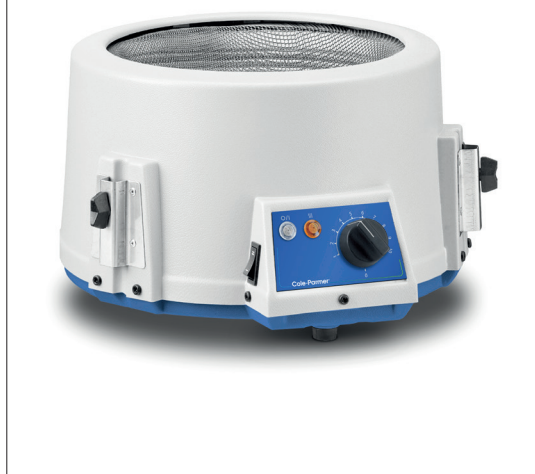

1 Cole-Parmer **1 YEAR** 

1. Cole-Parmer® EM Series Electromantles

Controlled and grounded electromantles with a built in power regulator and safety earth (ground) screen. Unique ventilation slots keep the exterior safe to the touch even while in use. The replaceable coiled heating element is suspended within a thermal insulating cartridge to provide maximum heat transfer and support.

- Ceramic fibre insulation keeps the case cool
- Built in power controller has dial markings from 1 to 10 for repeatability
- Durable, chemical resistant polypropylene housing
- Flexible heating element ensures minimum risk of flask breakage
- "Heater on" and "power on" indicator lights
- Double fused
- Include a single support rod clamp that accepts a 1/2" rod
- Stainless steel grounding screen provides added protection against shock in the event of spillage or flask breakage
- Use with round bottom flasks from 50mL to 5L

2 Cole-Parmer **1 YEAR** 

2. Cole-Parmer® EMV/EMX Electromantles

Spill proof heating mantles which feature a hemispheric interior and a funnel shaped cavity with a base opening. Unique design accommodates a wide variety of flasks and 60° funnels. EMV models have a corrosion resistant stainless steel liner that gives electrical and mechanical protection against spills. EMX models include a safety earth (ground) screen to provide operator safety.

- Maximum temperature is 450°C
- Ceramic fibre insulation keep the chemical resistant polypropylene case cool
- Built in power controller has dial markings from 1 to 10 for repeatability
- Mantles feature indicator lights for "power on" and "heater on"
- All mantles (except 5000mL models) include a single support rod clamp that accepts a 1/2" rod