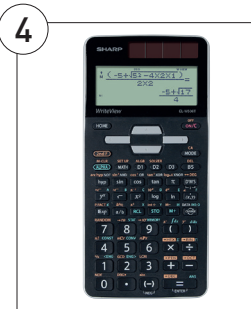

5. Gratnells Foam Inserts for Calculators

Gratnells foam tray inserts - will typically accommodate the majority of standard calculators. For use with Gratnells F2 deep trays. Calculators not included.

Code	Description	Pack	Price
SED1140	Calculator x30	Each	£4.33
SED1142	Calculator x30 plus teacher calculator	Each	£4.63