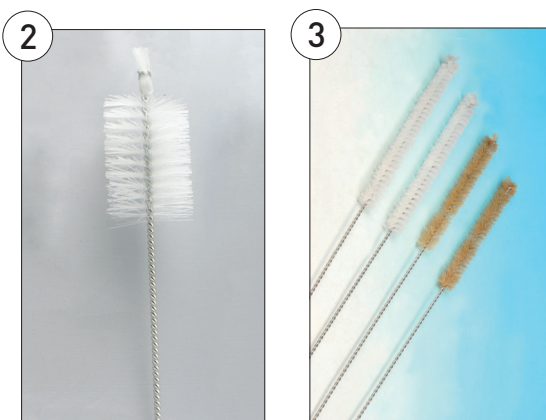

1. Beaker Brush, Bristle

Bristles on wooden handle. Total length: 305mm, head size: 127 x 95mm (length x Ø).

Code	Pack	Price
CH0214A	10	£45.16

2. Bottle Brushes

Code	Description	Head Length, mm	Head Width, mm	Overall Length, mm	Pack	Price
BRU1010	Nylon	65	45	300	10	£24.13
BRU1012	Nylon	75	50	350	10	£26.24
BRU1014	Nylon	100	65	400	10	£22.69
BRU1016	Nylon	150	75	460	10	£43.05
BRU1020	Bristle	65	45	300	10	£91.55

3. Burette Brushes

Burette bristle brush on galvanised steel wire handle. High quality materials used for durability.

Bristle

Code	Head Width, mm	Length, mm	Pack	Price
CH0217A	16	610	10	£15.21
CH0217B	19	760	10	£16.17

Nylon

Code	Head Width, mm	Length, mm	Pack	Price
CH0217D	16	610	10	£12.25
CH0217E	19	760	10	£15.38
CH0217F	25	915	10	£6.25

4. Cylinder Brush, Bristle

Medium soft fibre bristle brush with fanned end and stainless steel, semi-flexible handle. Perfect for cleaning narrow glassware, including test tubes, measuring cylinders, beakers.

Code	Overall Length, mm	Head Length, mm	Head Width, mm	Pack	Price
CH0220A	318	127	38	10	£36.11
CH0220B	360	120	50	10	£20.90

5. Flask Brushes

For round bottom flasks up to 100mm Ø. On galvanised wire handle. Overall length: 480mm.