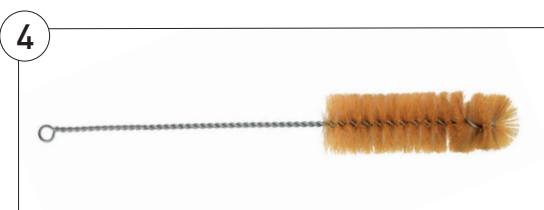

### Nylon

Code	Head Width, mm	Length, mm	Pack	Price
CH0217D	16	610	10	£9.86
CH0217E	19	760	10	£11.79

## 4. Cylinder Brush, Bristle

Medium soft fibre bristle brush with fanned end and stainless steel, semi-flexible handle. Perfect for cleaning narrow glassware, including test tubes, measuring cylinders, beakers.

Code	Overall Length, mm	Head Length, mm	Head Width, mm	Pack	Price
CH0220A	318	127	38	10	£30.02
CH0220B	360	120	50	10	£17.29