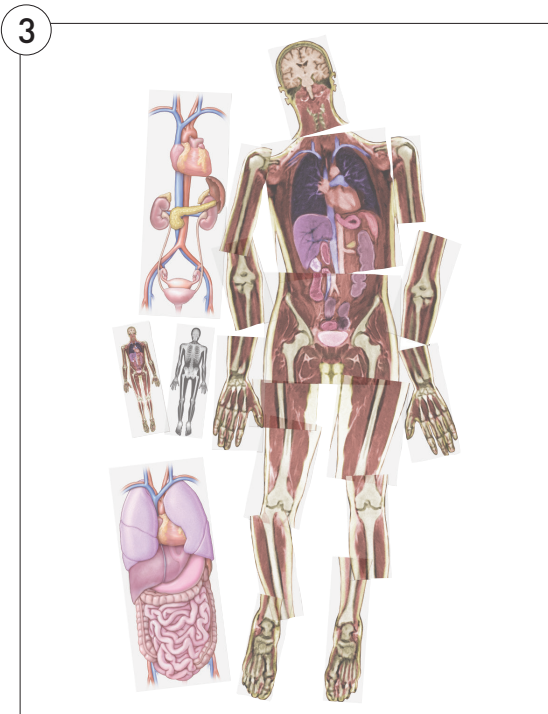

3. Full Body Coloured MRI

Look inside the human body with full sized, colourful MRI scans! Use a light table, flash light or hold the clear plastic sheets up to a window to reveal crystal clear details. The kit includes a full scan of the entire body, along with two overlays revealing more details of internal organs. Place both overlays onto the body scan. Rich and detailed images help students understand anatomy. Includes a comprehensive guide focusing on important bones and organs in the body. True to life human images. Includes: 1 full body MRI scan 5' (1.5m), 2 body organ overlays and guide.

Code	Pack	Price
SE1016	Each	£43.05