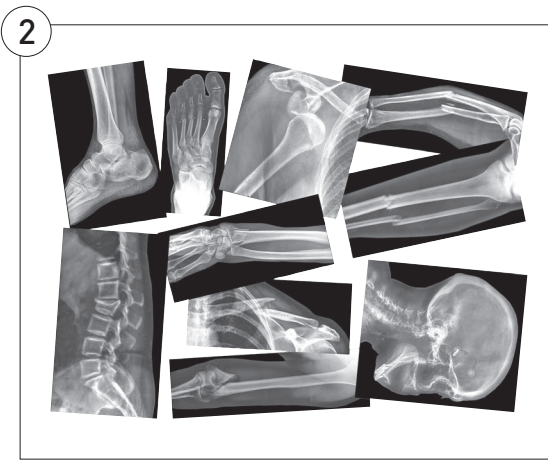

1. Full Body Human X-Ray

Hold these life size human x-rays up to the light, or use them on a light table and see every authentic detail of a real skeleton. Arrange the 18 pieces together to reproduce the entire body of a young adult 5' (1.5m) tall. The teacher guide includes reproducible artwork and information on radiography. 18 pieces.

Code	Pack	Price
SE1010	Each	£43.35

2. Broken Bones X-Ray

Real x-rays of broken bones reveal a detailed look at common breaks to a variety of human bones. Holding the x-rays up to the light or use them on a light table, making a fun science activity for students. An informative guide is included. 15 x-rays.

Code	Pack	Price
SE1012	Each	£43.35

3. Full Body Coloured MRI

Look inside the human body with full sized, colourful MRI scans! Use a light table, flash light or hold the clear plastic sheets up to a window to reveal crystal clear details. The kit includes a full scan of the entire body, along with two overlays revealing more details of internal organs. Place both overlays onto the body scan. Rich and detailed images help students understand anatomy. Includes a comprehensive guide focusing on important bones and organs in the body. True to life human images. Includes: 1 full body MRI scan 5' (1.5m), 2 body organ overlays and guide.