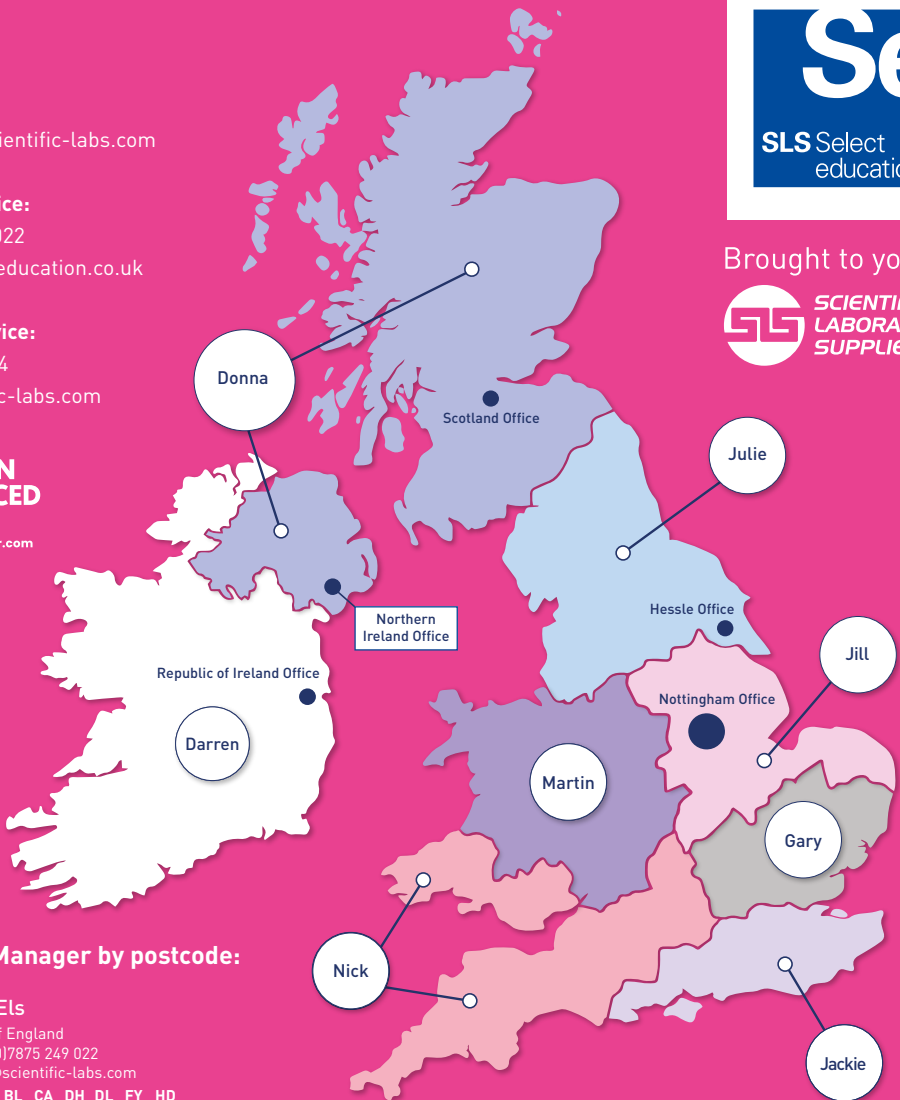

E: SEROI@scientific-labs.com

Brought to you by

Find your local Territory Sales Manager by postcode:

Julie Els

North of England
T: +44 (0)7875 249 022
E: jels@scientific-labs.com
BB BD BL CA DH DL FY HD
HG HU HX L LA LS M NE
OL PR SR TS WA WF WN YO